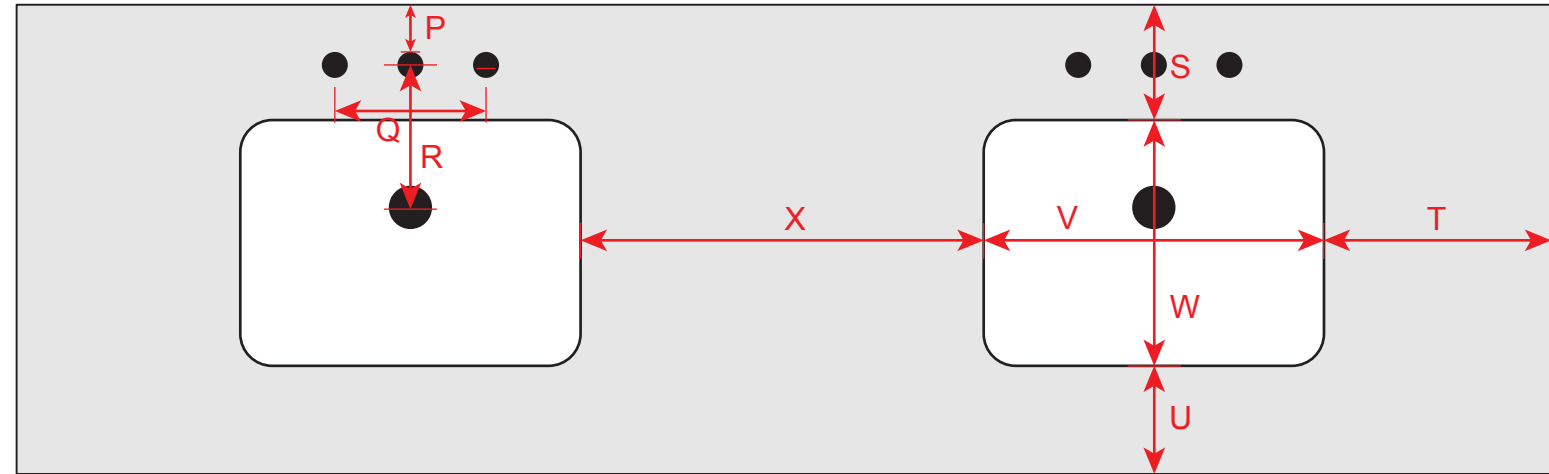

60" Cambridge Double Sink Vanity - Model # 27553-EU

- A** : Overall Width = 60.0" / 152.4cm
- B** : Overall Depth = 22.0" / 55.9cm
- C** : Counter Height = 34.0" / 86.4cm
- D** : Overall Height w/ Backsplash = 37.0" / 94.0cm
- E** : Cabinet Width = 59.13" / 150.2cm
- F** : Backsplash Width = 59.7" / 151.6cm
- G** : Plumbing Cutout Height = 9.4" / 23.9cm
- H** : Plumbing Cutout Width = 7.9" / 20.0cm
- I** : Edge of Cabinet to Edge of Cutout = 8" / 20.3cm
- J** : Floor to Bottom of Cutout = 15.4" / 39.1cm
- K** : Drawer Height :
K1= 4.5" / 11.4cm , **K2**= 8.3" / 21.1cm , **K3**= 4.5" / 11.4cm
- L** : Drawer Width :
L1= 12.75" / 32.4cm , **L2**= 19.25" / 48.9cm

- M** : Door Height = 19.25" / 48.9cm
- N** : Door Width = 19.25" / 48.9cm
- O** : Toe Kick Height = 6.0" / 15.2cm
- P** : Rear Edge of Counter to Rear Edge of Faucet Hole : 1.65" / 4.2cm
- Q** : Centerline Spread of Faucet Holes = 8.0" / 20.3cm
- R** : Centerline of Faucet Hole to Drain Hole = 5.5" / 14.0cm
- S** : Rear Edge of Counter to Rear Edge of Sink = 5.5" / 14.0cm
- T** : Edge of Counter to Edge of Sink = 6.0" / 15.2cm
- U** : Front Edge of Counter to Front Edge of Sink = 5.0" / 12.7cm
- V** : Sink Width = 16.75" / 42.5cm
- W** : Sink Depth Front/Back = 11.5" / 29.2cm
- X** : Distance between Sinks = 14.5" / 36.83cm