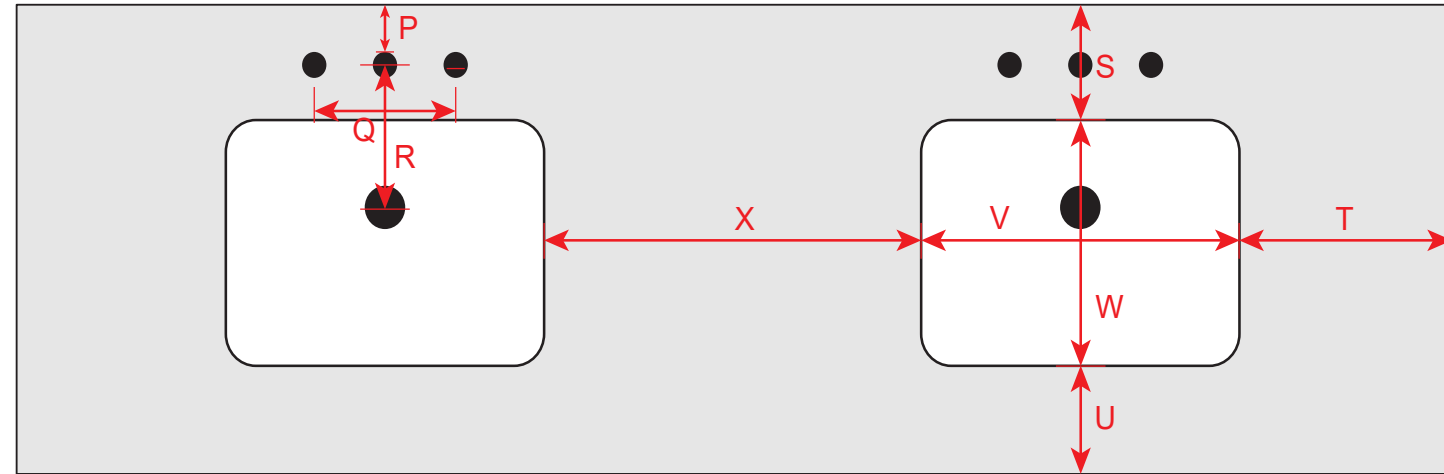

60" Alston Double Sink Vanity - Model # 27914 - HB / Model # 27917 - HB / Model # 27920 - HB

- A** : Overall Width = 60 1/16 "
- B** : Overall Depth = 22 "
- C** : Counter Height = 34 1/8" "
- D** : Overall Height w/ Backsplash = 37 3/8"
- E** : Cabinet Width = 59 3/8"
- F** : Backsplash Width = 60"
- G** : Plumbing Cutout Height = 27 1/2"
- H** : Plumbing Cutout Width = 21 5/8"
- I** : Middle back Panel Width = 12 13/16"
- J** : Floor to Bottom of Cutout = 4 1/2"
- K** : Drawer Height :  
  - K1**= 5 7/8" , **K2**=9 5/8"
- L** : Drawer Width : L1= 20" , L2= 11 1/2"

- M** : Door Height = 19 9/16"
- N** : Door Width = 10"
- O** : Toe Kick Height = 3 "
- P** : Rear Edge of Counter to Rear Edge of Faucet Hole = 2 1/2"
- Q** : Centerline Spread of Faucet Holes = 8 "
- R** : Centerline of Faucet Hole to Drain Hole = 5 1/2"
- S** : Rear Edge of Counter to Rear Edge of Sink = 5 1/2"
- T** : Edge of Counter to Edge of Sink = 4 5/8'
- U** : Front Edge of Counter to Front Edge of Sink = 4 3/4"
- V** : Sink Width = 17 "
- W** : Sink Depth Front/Back = 11 3/4"
- X** : Distance between sink cutout = 16 3/4"