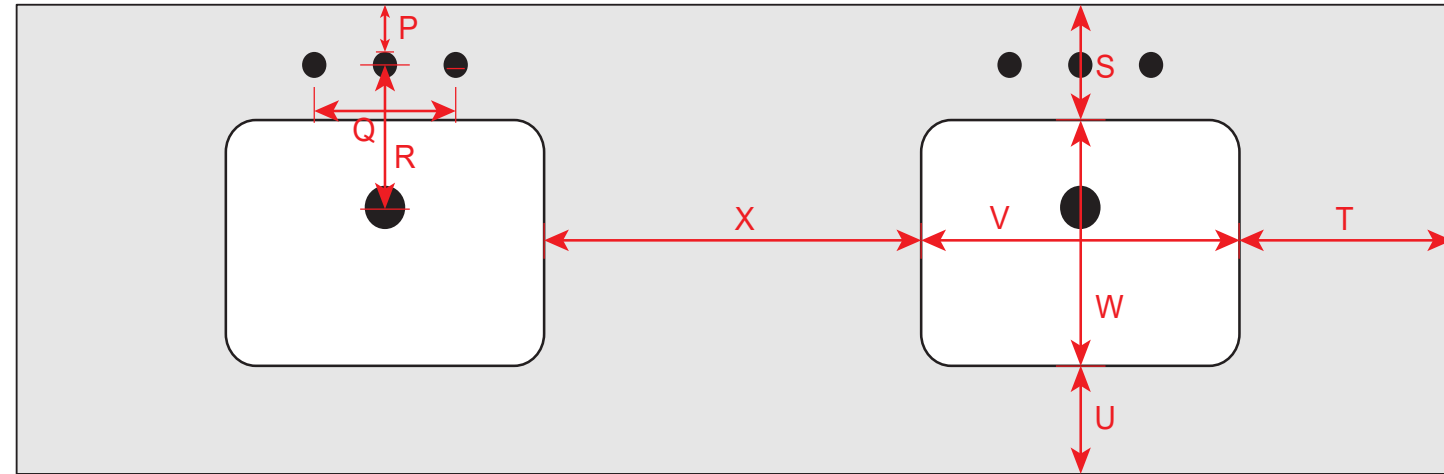

60" Brayden Double Sink Vanity - Model # 27880 - HB / Model # 27883 - HB

- A** : Overall Width = 60 1/16 "
- B** : Overall Depth = 22 "
- C** : Counter Height = 34 "
- D** : Overall Height w/ Backsplash = 37 1/4"
- E** : Cabinet Width = 58 1/2"
- F** : Backsplash Width = 60"
- G** : Plumbing Cutout Height = 17 1/4"
- H** : Plumbing Cutout Width = 20"
- I** : Middle back Panel Width = 15 1/8"
- J** : Floor to Bottom of Cutout = 7 7/8"
- K** : Drawer Height :  
**K1**= 5" , **K2**=11"
- L** : Drawer Width : **L1**= 18 1/8" , **L2**= 14"

- M** : Door Height = 17"
- N** : Door Width = 9"
- O** : Toe Kick Height = 4 "
- P** : Rear Edge of Counter to Rear Edge of Faucet Hole = 2 1/2"
- Q** : Centerline Spread of Faucet Holes = 8 "
- R** : Centerline of Faucet Hole to Drain Hole = 5 1/2"
- S** : Rear Edge of Counter to Rear Edge of Sink = 5 9/16"
- T** : Edge of Counter to Edge of Sink = 4 "
- U** : Front Edge of Counter to Front Edge of Sink = 4 7/8"
- V** : Sink Width = 17 "
- W** : Sink Depth Front/Back = 11 3/4"
- X** : Distance between sink cutout = 18 5/8"