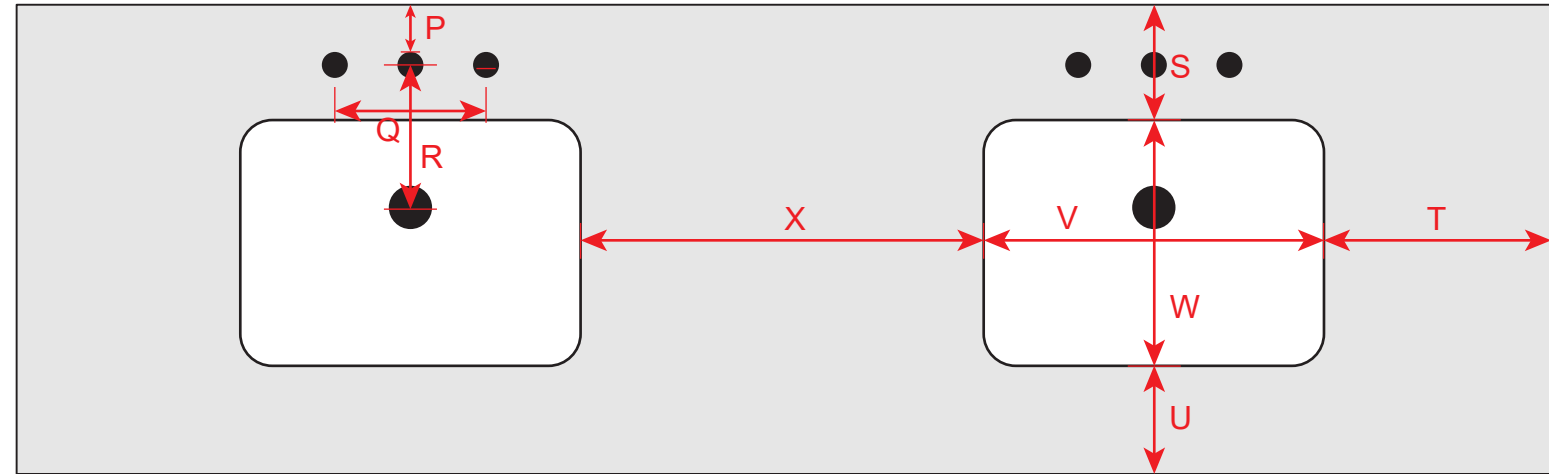

60" Charleston Double Sink Vanity - Model # 27598 - EU

- A** : Overall Width = 60 "
- B** : Overall Depth = 22 1/8"
- C** : Counter Height = 34 1/4"
- D** : Overall Height w/ Backsplash = 37 1/4"
- E** : Cabinet Width = 58 3/8"
- F** : Backsplash Width = 59 13/16"
- G** : Plumbing Cutout Height = 12 1/8"
- H** : Plumbing Cutout Width = 12 1/8"
- I** : Edge of Cabinet to Edge of Cutout = 5 1/8"
- J** : Floor to Bottom of Cutout = 13 3/4"
- K** : Drawer Height :
K1= 3 7/8" , **K2**= 5 3/8"
- L** : Drawer Width = 11 5/8"

- M** : Door Height = 18 5/16"
- N** : Door Width = 19 5/16"
- O** : Toe Kick Height = 4 3/8"
- P** : Rear Edge of Counter to Rear Edge of Faucet Hole = 2 1/2"
- Q** : Centerline Spread of Faucet Holes = 8 "
- R** : Centerline of Faucet Hole to Drain Hole = 5 3/4"
- S** : Rear Edge of Counter to Rear Edge of Sink = 5 3/8"
- T** : Edge of Counter to Edge of Sink = 4 1/2"
- U** : Front Edge of Counter to Front Edge of Sink = 4 7/8"
- V** : Sink Width = 17 "
- W** : Sink Depth Front/Back = 11 3/4"