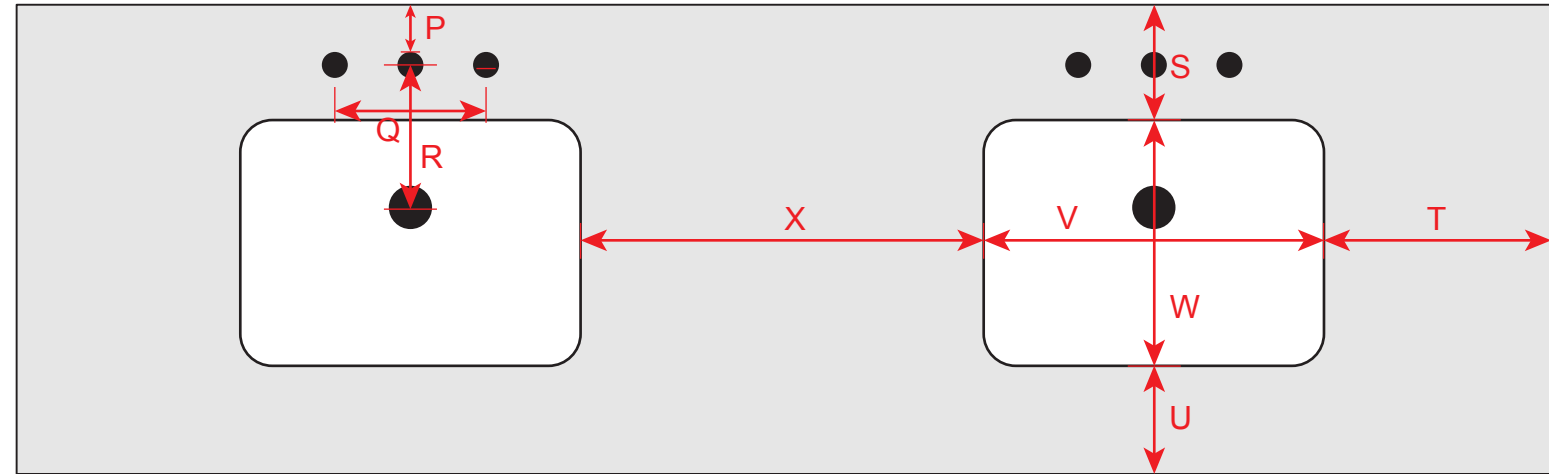

60" Manson Double Sink Vanity - Model # 27385-CL

- A** : Overall Width = 60.1" / 152.7cm
- B** : Overall Depth = 22.0" / 55.9cm
- C** : Counter Height = 34.1" / 86.6cm
- D** : Overall Height w/ Backsplash = 37.2" / 94.5cm
- E** : Cabinet Width = 58.7" / 149.1cm
- F** : Backsplash Width = 58.5" / 148.6cm
- G** : Plumbing Cutout Height = 12.0" / 30.5cm
- H** : Plumbing Cutout Width = 12.0" / 30.5cm
- I** : Edge of Cabinet to Edge of Cutout = 6.1" / 15.5cm
- J** : Floor to Bottom of Cutout = 13.4" / 34.0cm
- K** : Drawer Height :
K1 = 5.5" / 14.0cm **K2** = 6.1" / 15.5cm
- L** : Drawer Width = 11.8" / 30.0cm

- M** : Door Height = 18.6" / 47.2cm
- N** : Door Width = 18.9" / 48.0 cm
- O** : Toe Kick Height = 4.1" / 10.4cm
- P** : Rear Edge of Counter to Rear Edge of Faucet Hole : 1.8" / 4.6cm
- Q** : Centerline Spread of Faucet Holes = 8.0" / 20.3cm
- R** : Centerline of Faucet Hole to Drain Hole = 6.1" / 15.5cm
- S** : Rear Edge of Counter to Rear Edge of Sink = 5.6" / 14.2cm
- T** : Edge of Counter to Edge of Sink = 5.4" / 13.7cm
- U** : Front Edge of Counter to Front Edge of Sink = 4.9" / 12.4cm
- V** : Sink Width = 16.5" / 42.0cm
- W** : Sink Depth Front/Back = 11.5" / 29.2 cm
- X** : Distance between Sinks = 16.4" / 41.7cm