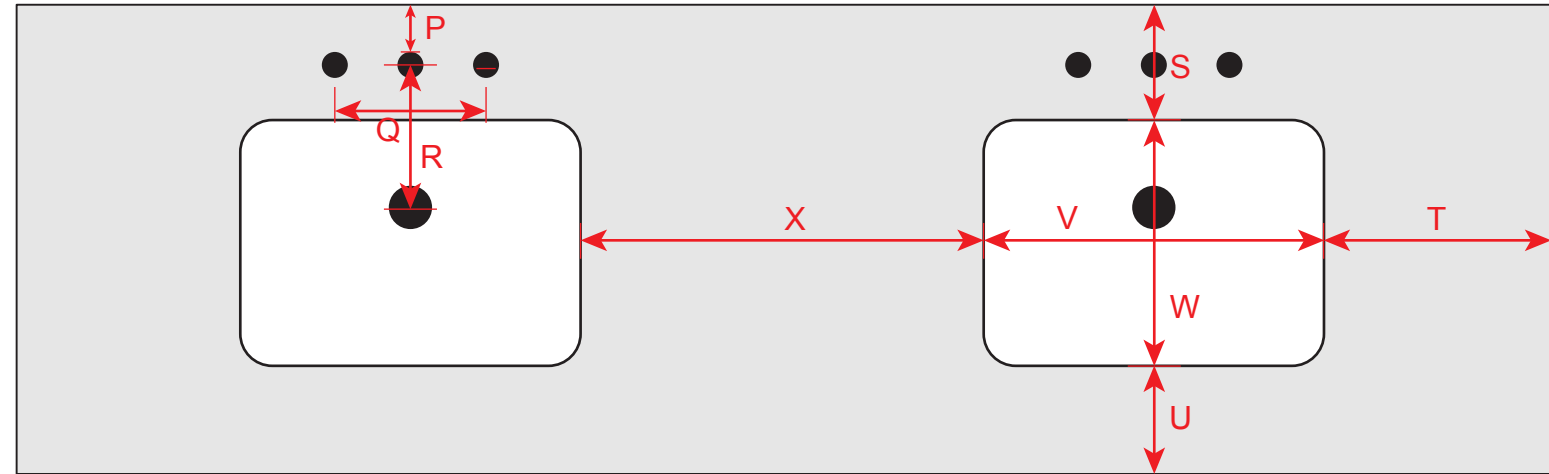

60" Manchester Double Sink Vanity - Model # 27379-CL

- A** : Overall Width = 60.0" / 152.4cm
- B** : Overall Depth = 22.0" / 55.9cm
- C** : Counter Height = 34.0" / 86.4cm
- D** : Overall Height w/ Backsplash = 37.2" / 94.5cm
- E** : Cabinet Width = 58.3" / 148.1cm
- F** : Backsplash Width = 58.5" / 148.6cm
- G** : Plumbing Cutout Height = 12.0" / 30.5cm
- H** : Plumbing Cutout Width = 12.0" / 30.5cm
- I** : Edge of Cabinet to Edge of Cutout = 5.2" / 13.2cm
- J** : Floor to Bottom of Cutout = 13.5" / 34.3cm
- K** : Drawer Height :
K1= 3.9" / 9.9cm , **K2**= 5.3" / 13.5cm
- L** : Drawer Width = 11.7" / 29.7cm

- M** : Door Height = 18.3" / 46.5cm
- N** : Door Width = 19.3" / 49.0cm
- O** : Toe Kick Height = 4.1" / 10.4cm
- P** : Rear Edge of Counter to Rear Edge of Faucet Hole : 1.8" / 4.6cm
- Q** : Centerline Spread of Faucet Holes = 8.0" / 20.3cm
- R** : Centerline of Faucet Hole to Drain Hole = 5.7" / 14.5cm
- S** : Rear Edge of Counter to Rear Edge of Sink = 5.1" / 13.0cm
- T** : Edge of Counter to Edge of Sink = 4.6" / 11.7cm
- U** : Front Edge of Counter to Front Edge of Sink = 5.3" / 13.5cm
- V** : Sink Width = 16.0" / 40.6cm
- W** : Sink Depth Front/Back = 11.6" / 29.5cm
- X** : Distance between Sinks = 18.9" / 48.0cm